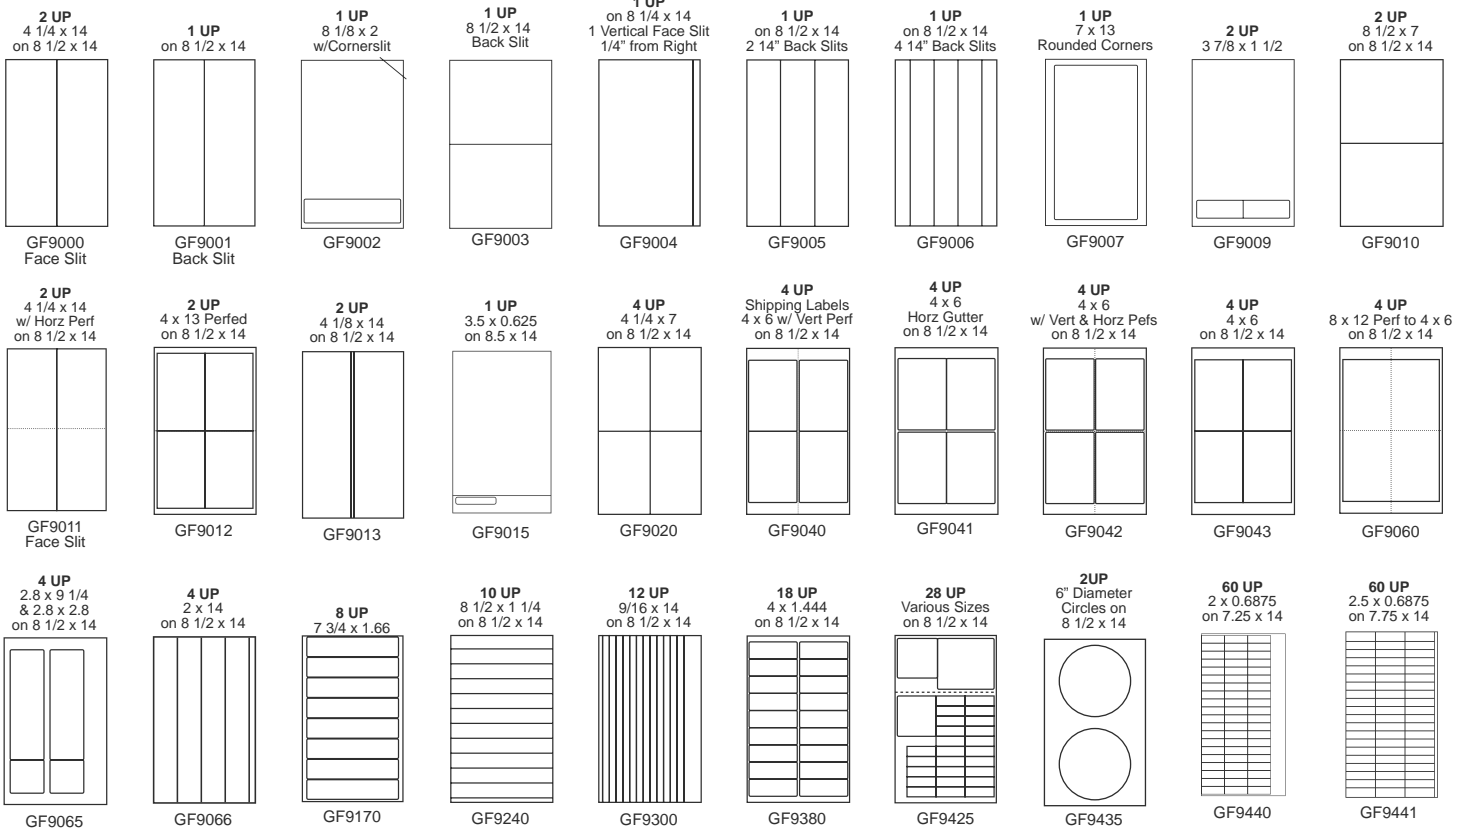

STANDARD SIZES 8 1/2 X 14 Sheets